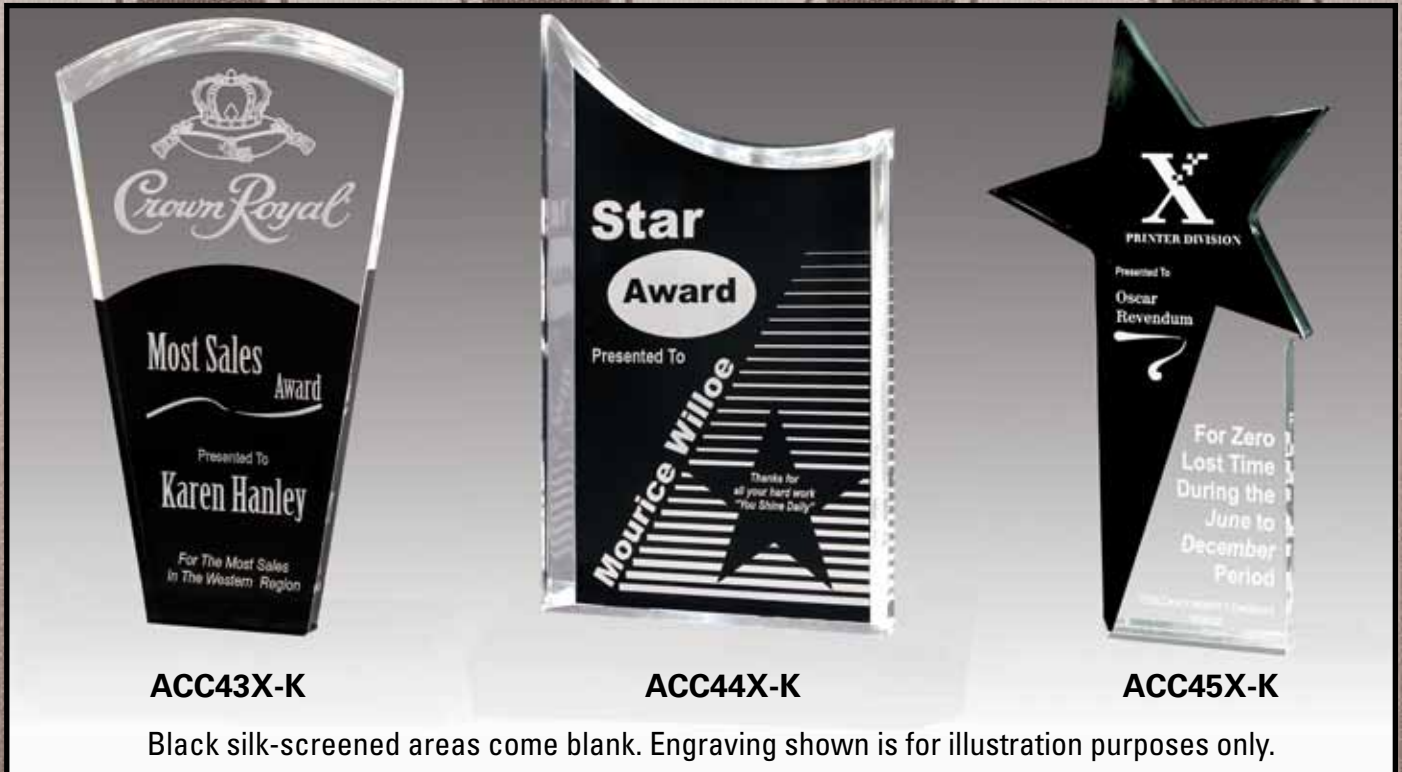

BLACK AND CLEAR

Silk-screen Acrylic

ACC43X-K

ACC44X-K

ACC45X-K

Black silk-screened areas come blank. Engraving shown is for illustration purposes only.

Product	Height	Sugg. Base
ACC43A-K	7"	ACCB2
ACC43B-K	8"	ACCB2
ACC43C-K	9"	ACCB3
ACC44A-K	6½"	ACCB2
ACC44B-K	7½"	ACCB2
ACC44C-K	8½"	ACCB3
ACC45A-K	9"	ACCB2
ACC45B-K	10"	ACCB2
ACC45C-K	11"	ACCB3