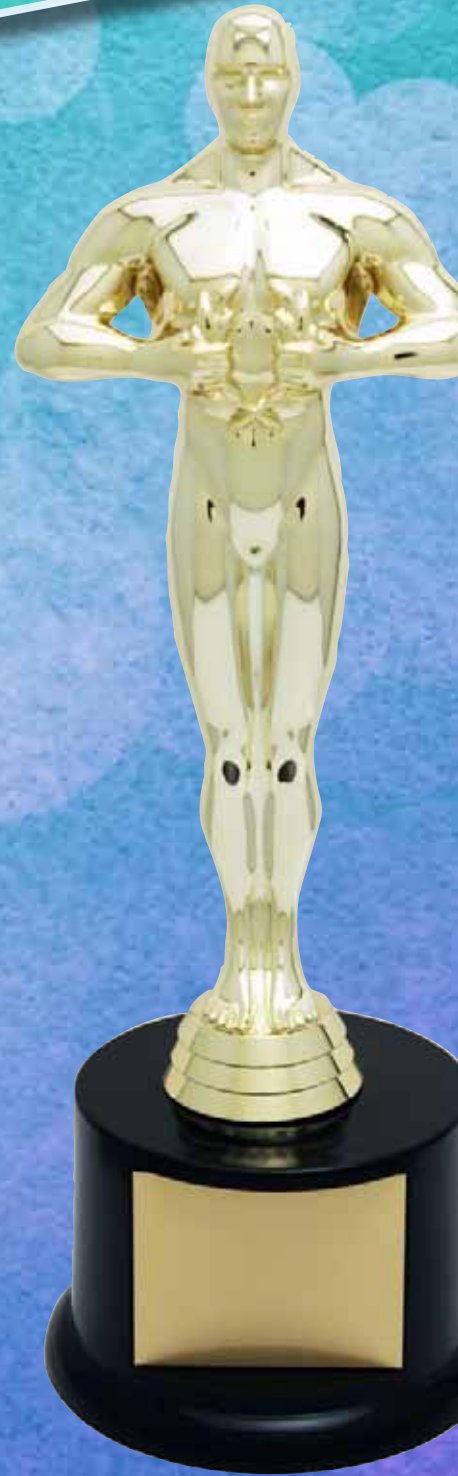

Round Plastic Bases

Available in 7 sizes

Perfect for mounting Cups, Columns, and Figures.

CODE	DIAM	HEIGHT	PLATE SIZE
RB6	2 ³ / ₈ "	2"	1 ⁵ / ₈ " X 1 ³ / ₈ "
RB7	2 ³ / ₄ "	2 ¹ / ₈ "	1 ³ / ₄ " X 1 ¹ / ₂ "
RB8	3 ¹ / ₈ "	2 ³ / ₈ "	2 ¹ / ₁₆ " X 1 ⁵ / ₈ "
RB9	3 ¹ / ₂ "	2 ¹ / ₂ "	2 ⁵ / ₁₆ " X 1 ³ / ₄ "
RB10	4"	3"	2 ⁵ / ₈ " X 1 ⁷ / ₈ "
RB12	4 ³ / ₄ "	3 ³ / ₈ "	3 ¹ / ₈ " X 2 ³ / ₈ "
RB14	5 ¹ / ₂ "	4"	3 ¹ / ₄ " X 2 ⁵ / ₈ "