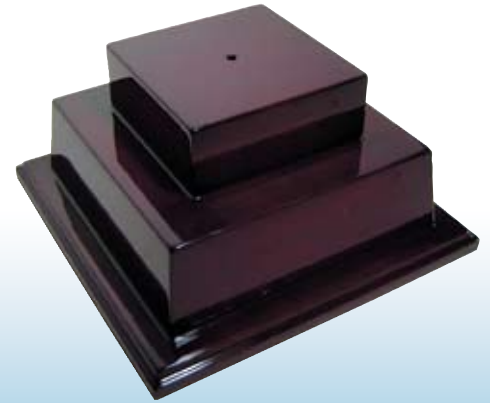

CODE	SIZE	TOP DECK
PD01005RW	10" X 10" X 4 1/4"	6 1/2" X 6 1/2"
PD01005K	10" X 10" X 4 1/4"	6 1/2" X 6 1/2"

CODE	SIZE	TOP DECK
PD00870K	10" X 10" X 6 1/2"	6 1/2" X 6 1/2"
PD00870RW	10" X 10" X 6 1/2"	6 1/2" X 6 1/2"

CODE	SIZE	TOP DECK
PD01007RW	13" X 13" X 6 1/2"	6 1/2" X 6 1/2"
PD01007K	13" X 13" X 6 1/2"	6 1/2" X 6 1/2"