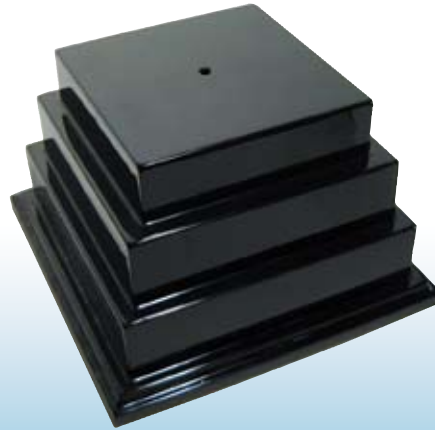

CODE	SIZE	TOP DECK
PD01005RW	10" X 10" X 4 1/4"	6 1/2" X 6 1/2"
PD01005K	10" X 10" X 4 1/4"	6 1/2" X 6 1/2"

CODE	SIZE	TOP DECK
PD00870K	10" X 10" X 6 1/2"	6 1/2" X 6 1/2"
PD00870RW	10" X 10" X 6 1/2"	6 1/2" X 6 1/2"

CODE	SIZE	TOP DECK
PD01007RW	13" X 13" X 6 1/2"	6 1/2" X 6 1/2"
PD01007K	13" X 13" X 6 1/2"	6 1/2" X 6 1/2"