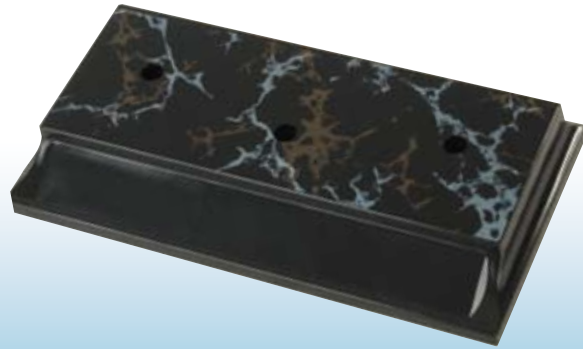

BLACK MARBLE FINISH

CODE	SIZE
161KM	2" X 3" X 1/2"

BLACK MARBLE FINISH

CODE	SIZE
10187KM	2 3/4" X 7 3/4" X 5/8"

BLACK MARBLE FINISH

CODE	SIZE
10163KM	3 1/4" X 3 1/2" X 1"

BLACK MARBLE FINISH

CODE	SIZE
10168KM	4 1/4" X 8 1/2" X 1"