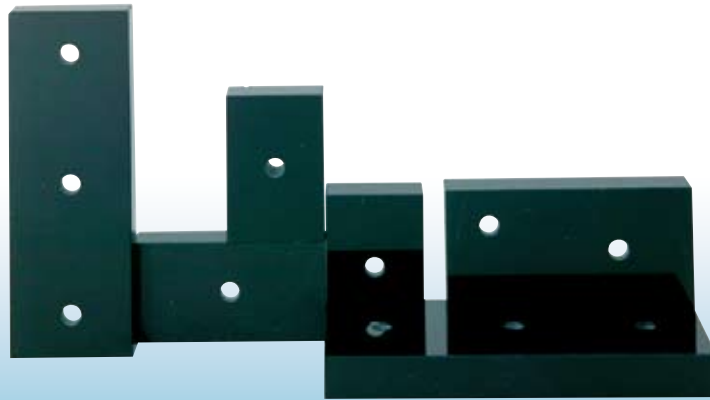

BLACK MARBLE TOPS - 1/2" THICK

CODE	WIDTH	LENGTH	HOLES	BOX	CASE
MAK02031	2"	3"	1	120	1200

BLACK MARBLE BASES - 3/4" THICK

CODE	WIDTH	LENGTH	HOLES	BOX	CASE
MAK02032	2"	3"	1 CHC*	80	800
MAK02352	2"	3 1/2"	1 CHC*	68	680
MAK25054	2 1/2"	5"	2 HC*	34	340

BLACK MARBLE TWO POST SET - 3/4" THICK

MAK00002					
	WIDTH	LENGTH	HOLES	BOX	CASE
TOP	2"	7"	4	20	200
BASE	3"	7 1/2"	6	20	200

CONSISTS OF A TOP CAP AND BOTTOM BASE.