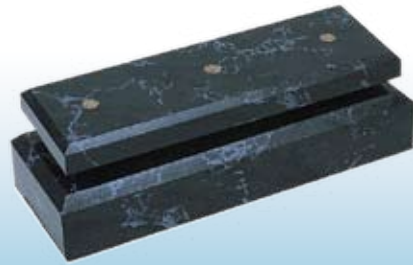

CODE
LBCHPLATE
SIZE 5 3/8" X 8 5/8"
DESIGNED TO FIT **LBCH001B**

CODE
LBK0016A

SIZE
3 1/2" X 8 1/2"