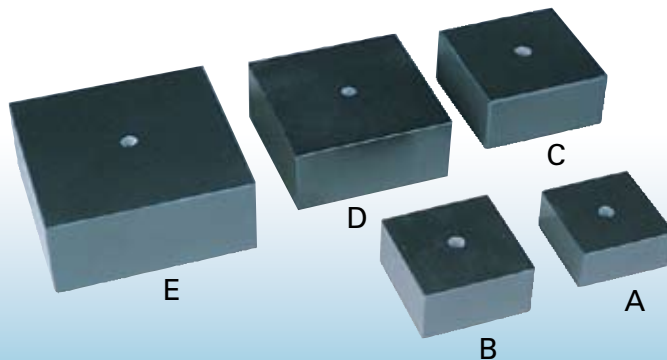

BLACK MARBLE SQUARE BASES

	CODE	WIDTH	LENGTH	HEIGHT	HOLES	BOX	CASE
A	MBK25002	2 1/2"	2 1/2"	1 1/4"	2	42	420
B	MBK30002	3"	3"	1 1/2"	2	20	200
C	MBK37502	3 3/4"	3 3/4"	1 3/4"	2	14	140
D	MBK45002	4 1/2"	4 1/2"	2"	2	9	90
E	MBK55002	5 1/2"	5 1/2"	2 1/4"	2	4	40

* CHC MEANS CENTRE HOLE COUNTER SUNK, HC MEANS OFFSET HOLE COUNTER SUNK