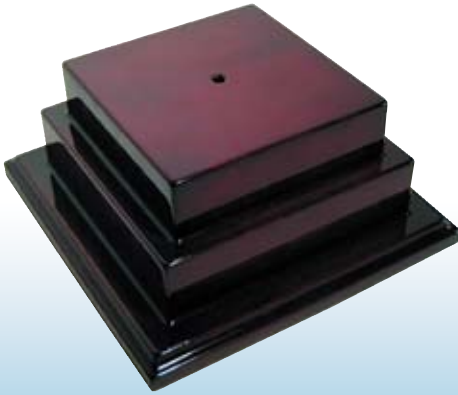

CODE	SIZE	TOP DECK
PD01005RW	10" X 10" X 4 1/4"	6 1/2" X 6 1/2"
PD01005K	10" X 10" X 4 1/4"	6 1/2" X 6 1/2"

CODE	SIZE	TOP DECK
PD00870K	10" X 10" X 6 1/2"	6 1/2" X 6 1/2"
PD00870RW	10" X 10" X 6 1/2"	6 1/2" X 6 1/2"

CODE	SIZE	TOP DECK
PD01007RW	13" X 13" X 6 1/2"	6 1/2" X 6 1/2"
PD01007K	13" X 13" X 6 1/2"	6 1/2" X 6 1/2"