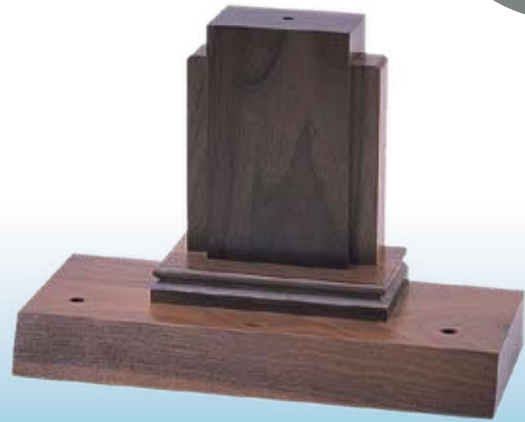

WALNUT FINISH
CODE **SIZE**
AD00058W 4 3/4" X 10" X 7"