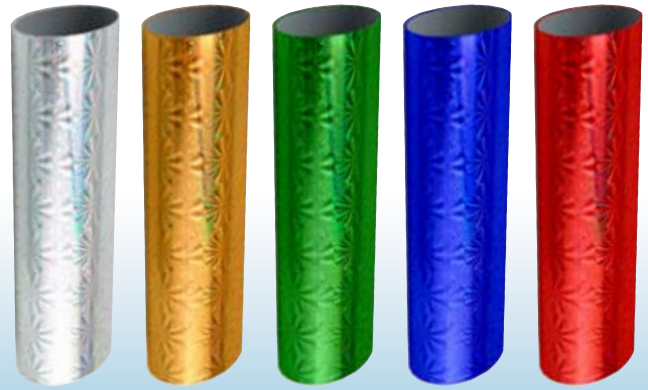

ELECTRA OVAL - 2" X 3" X 24"

25040-S	25040-G	25040-N	25040-B	25040-R
SILVER	GOLD	GREEN	BLUE	RED